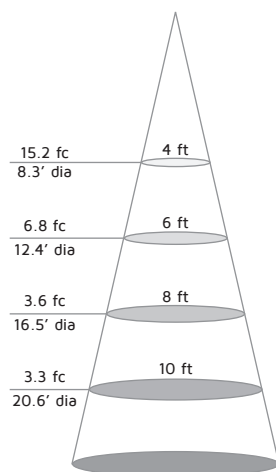

## Installation

- Fits most standard 4" recessed cans
- Requires 3-7/8" clearance inside 4" cans
- Compatible with AL4-ICAT airtight Type IC housing

### EP4-E26-30-WH

|                   |        |
|-------------------|--------|
| Luminous flux     | 525Lm  |
| Maximum intensity | 243 cd |
| Input wattage     | 8W     |
| Lumens per watt   | 65 LPW |
| Beam angle        | 91.8°  |

## Specifications

|                   |                                 |
|-------------------|---------------------------------|
| Series            | EP4                             |
| Input voltage     | 120V AC, 60Hz                   |
| Color temperature | 2700K / 3000K / 4000K           |
| CRI               | 81+                             |
| Wattage           | 7.6W                            |
| Lumens            | See individual product          |
| Beam angle        | 91.8° to 95.3°                  |
| Dimming           | Most triac and ELV dimmers      |
| Housing           | Aluminum                        |
| Lens              | Frosted polycarbonate           |
| Rating            | c/ETL/us Listed, damp locations |
| Dimensions        | 6-1/2" Dia. x 3-1/2"H           |
| Mounting          | Recessed                        |
| LED type          | 18 x SMD 2323 LEDs              |
| Rated life        | 35,000 hrs                      |