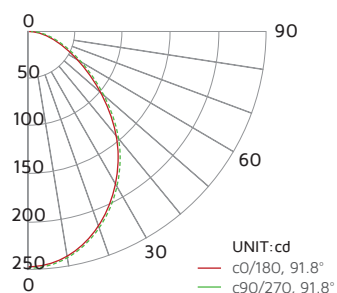

## Photometrics

### EP4-E26-30-WH

|                   |        |
|-------------------|--------|
| Luminous flux     | 525Lm  |
| Maximum intensity | 243 cd |
| Input wattage     | 8W     |
| Lumens per watt   | 65 LPW |
| Beam angle        | 91.8°  |

## Specifications

|                   |                                 |
|-------------------|---------------------------------|
| Series            | EP4                             |
| Input voltage     | 120V AC, 60Hz                   |
| Color temperature | 2700K / 3000K / 4000K           |
| CRI               | 81+                             |
| Wattage           | 7.6W                            |
| Lumens            | See individual product          |
| Beam angle        | 91.8° to 95.3°                  |
| Dimming           | Most triac and ELV dimmers      |
| Housing           | Aluminum                        |
| Lens              | Frosted polycarbonate           |
| Rating            | c/ETL/us Listed, damp locations |
| Dimensions        | 6-1/2" Dia. x 3-1/2"H           |
| Mounting          | Recessed                        |
| LED type          | 18 x SMD 2323 LEDs              |
| Rated life        | 35,000 hrs                      |